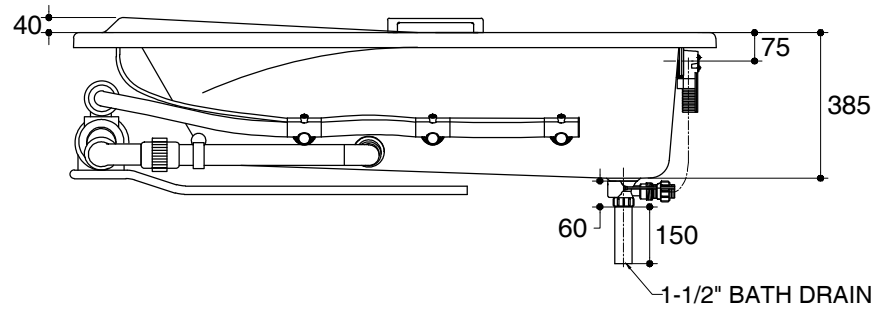

Dimensions are approximate.

Unit: mm

Customer Interface Access Panel
W500xH450

Pump(Blower Motor)
Control Access
W500xH450

SKU	K-14883X-WK
Name	PELICAN
Description	WHIRLPOOL BATH

KARAT

*The recommended dimension for installation can be adjusted according to user preferences and layout.