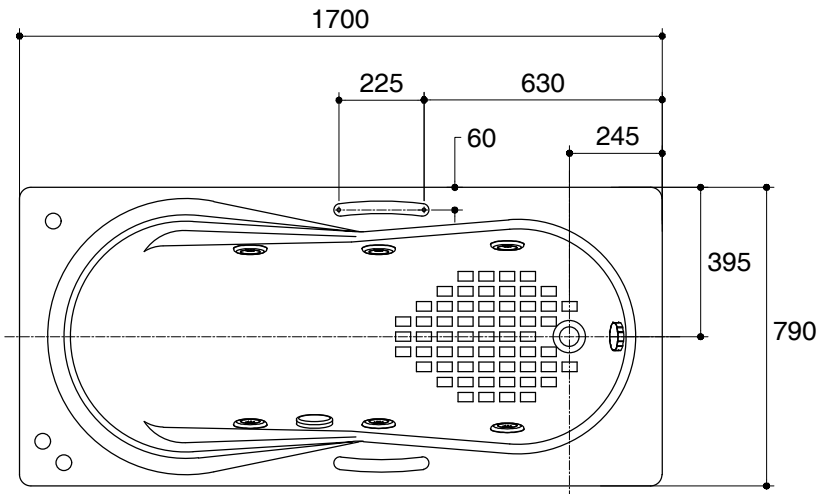

Dimensions are approximate.

Unit: mm

Customer Interface Access Panel
W500xH450

Pump(Blower Motor)
Control Access
W500xH450

SKU	K-14883X-WK
Name	PELICAN
Description	WHIRLPOOL BATH

KARAT

*The recommended dimension for installation can be adjusted according to user preferences and layout.