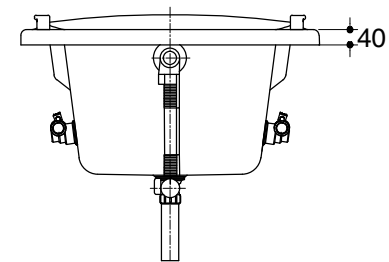

Dimensions are approximate.

Unit: mm

Customer Interface Access Panel
W500xH450

Pump(Blower Motor)
Control Access
W500xH450

SKU	K-14883X-WK
Name	PELICAN
Description	WHIRLPOOL BATH

KARAT

*The recommended dimension for installation can be adjusted according to user preferences and layout.